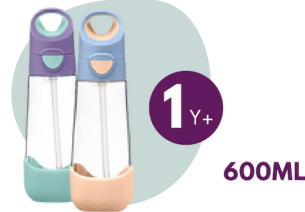

Ergonomic triangle shape bottle for school kids. Easy push button with spill-proof valve.

TRITAN™ STRAW BOTTLE

Blue slate | Indigo rose | Ocean Breeze | Strawberry shake | Lilac pop | Emerald forest | Feeling peachy | Blue Blaze | Flamingo fizz