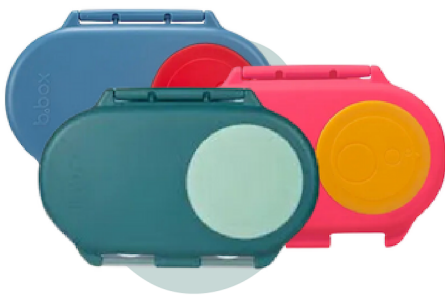

MINI LUNCH BOX

Blue blaze | Flamingo Fizz | Blue slate | Emerald forest | Indigo rose | Lilac pop | Ocean breeze | Strawberry shake | Graphite

All features in original lunchbox but smaller. Flexi fruit holder, 2 sealed leak proof compartments & removable dividers. 18.5cm x 17cm x 6.7cm

INSULATED LUNCH BAG

Morning sky | Deep blue

Insulated machine washable lunch bag with easy zipper and carry handle for on-the-go.

SNACK BOX

Blue blaze | Flamingo Fizz | Blue slate | Emerald forest | Indigo rose | Lilac pop | Ocean breeze | Strawberry shake | Graphite