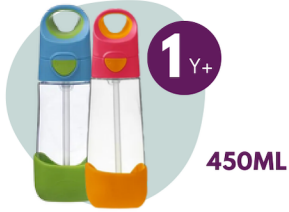

TRITAN™ INSULATED STRAW BOTTLE

Blue slate | Indigo rose | Ocean Breeze | Strawberry shake | Lilac pop | Emerald forest

Ergonomic triangle shape bottle for school kids. Easy push button with spill-proof valve.